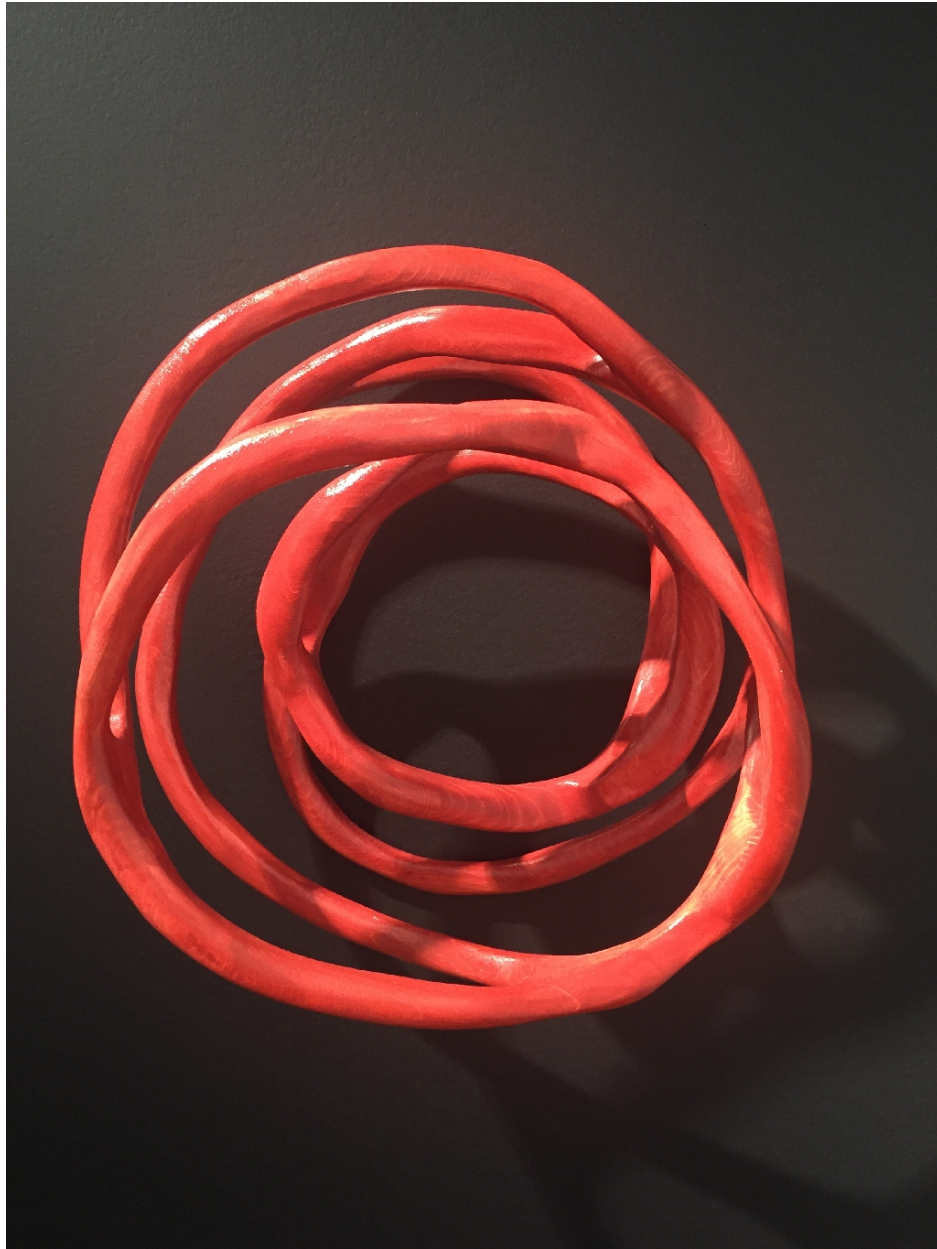

CELEBRATING 20 YEARS

Caprice Pierucci, *Red Cycle*
24 x 24 x 6 in.