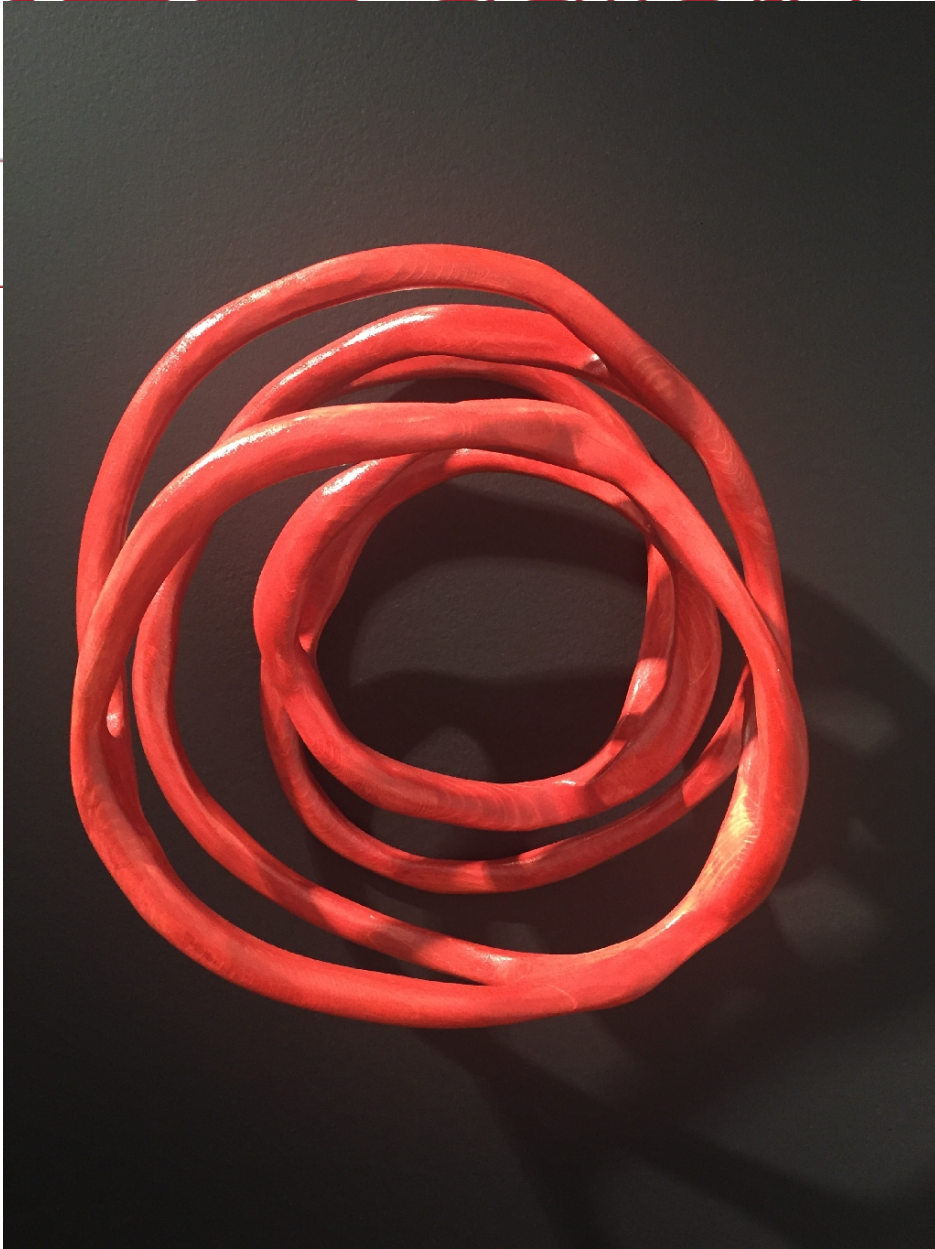

DIEHL

Caprice Pierucci, *Red Cycle*
24 x 24 x 6 in.