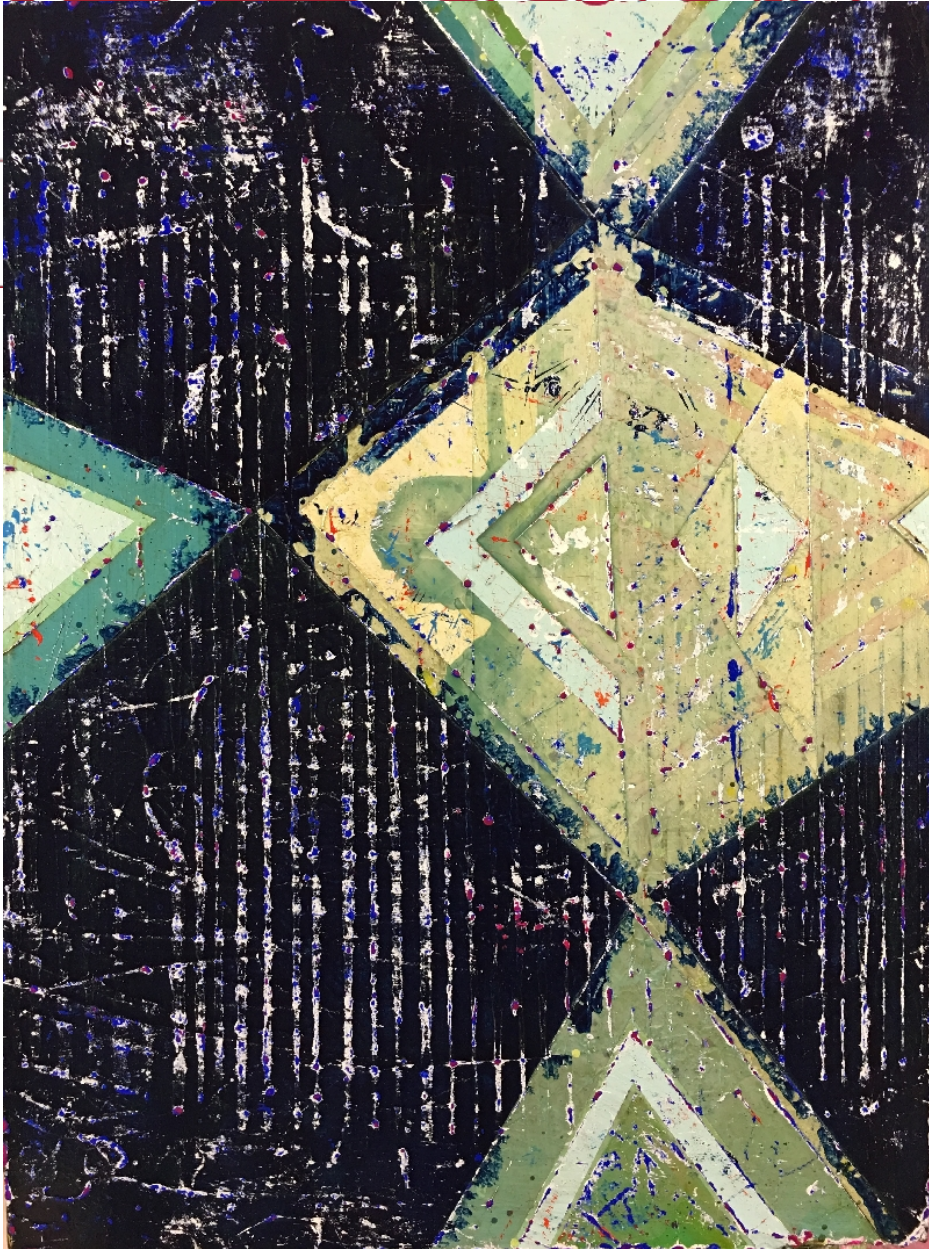

DIEHL

Jason Rohlf, *Consider*, 2016  
Acrylic on Linen, 24 x 18 in.