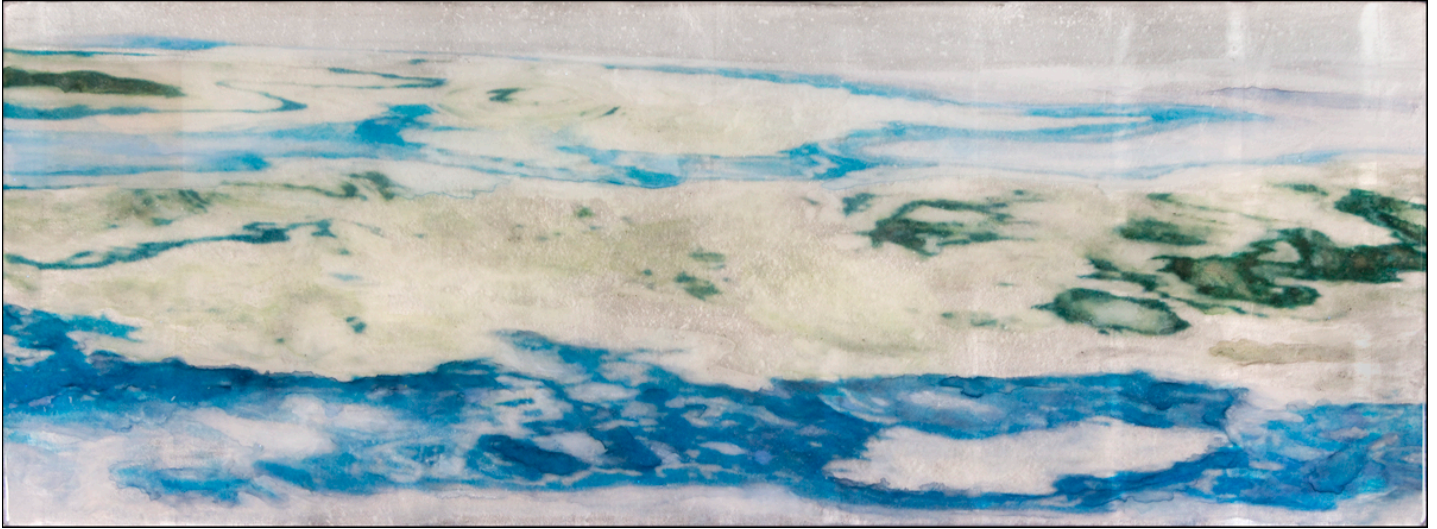

---

CELEBRATING 20 YEARS

---

Susan Goldsmith, *Oceana*, 2016

Silver Leaf with Crystalina, Pigment Print, Acrylic Paint, Watercolors and Resin on Panel, 15 x 40 in.