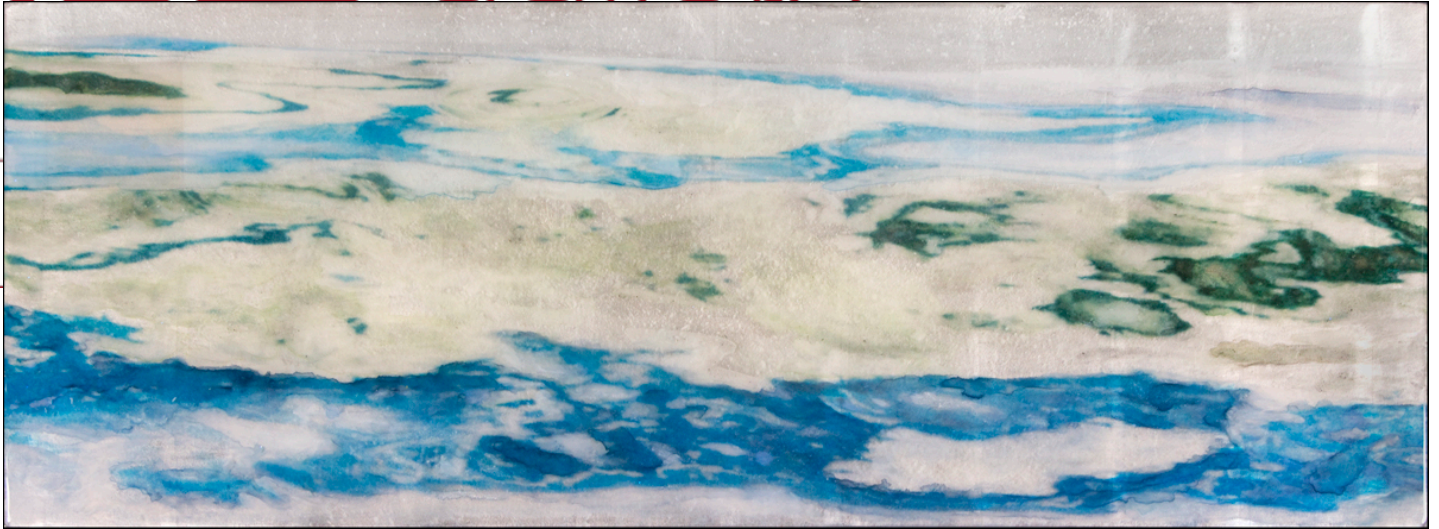

DIEHL

Susan Goldsmith, *Oceana*, 2016

Silver Leaf with Crystalina, Pigment Print, Acrylic Paint, Watercolors and Resin on Panel, 15 x 40 in.