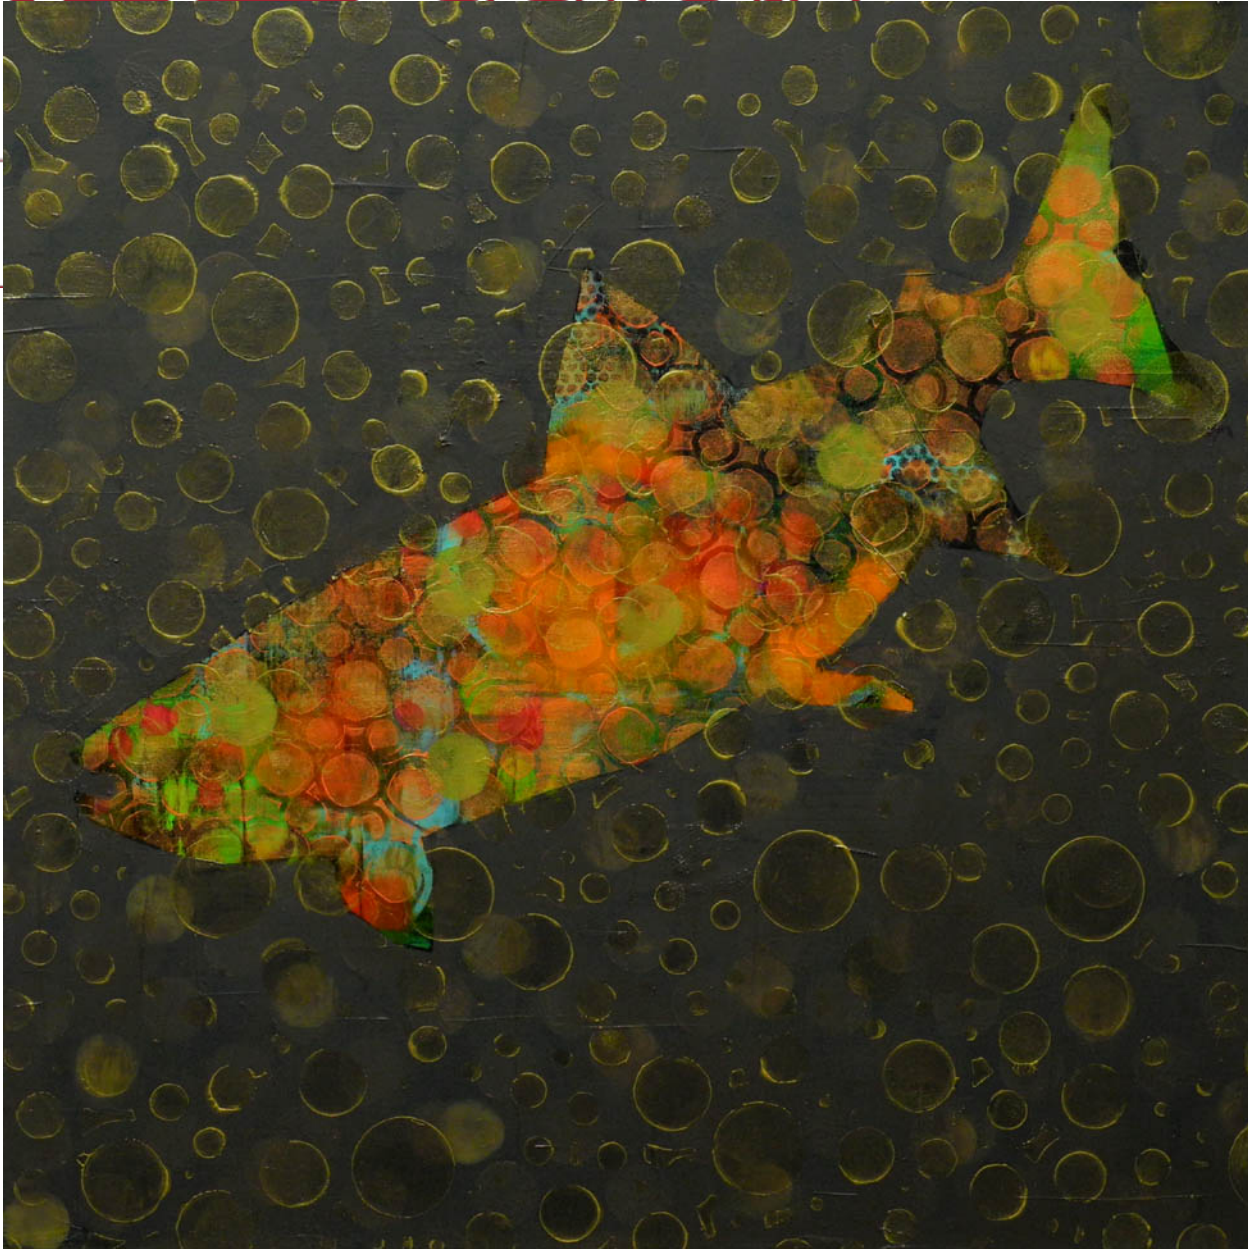

DIEHL

Les Thomas, *Trout Painting # 016-1368* , 2016  
Oil on Canvas, 24 x 24 in.