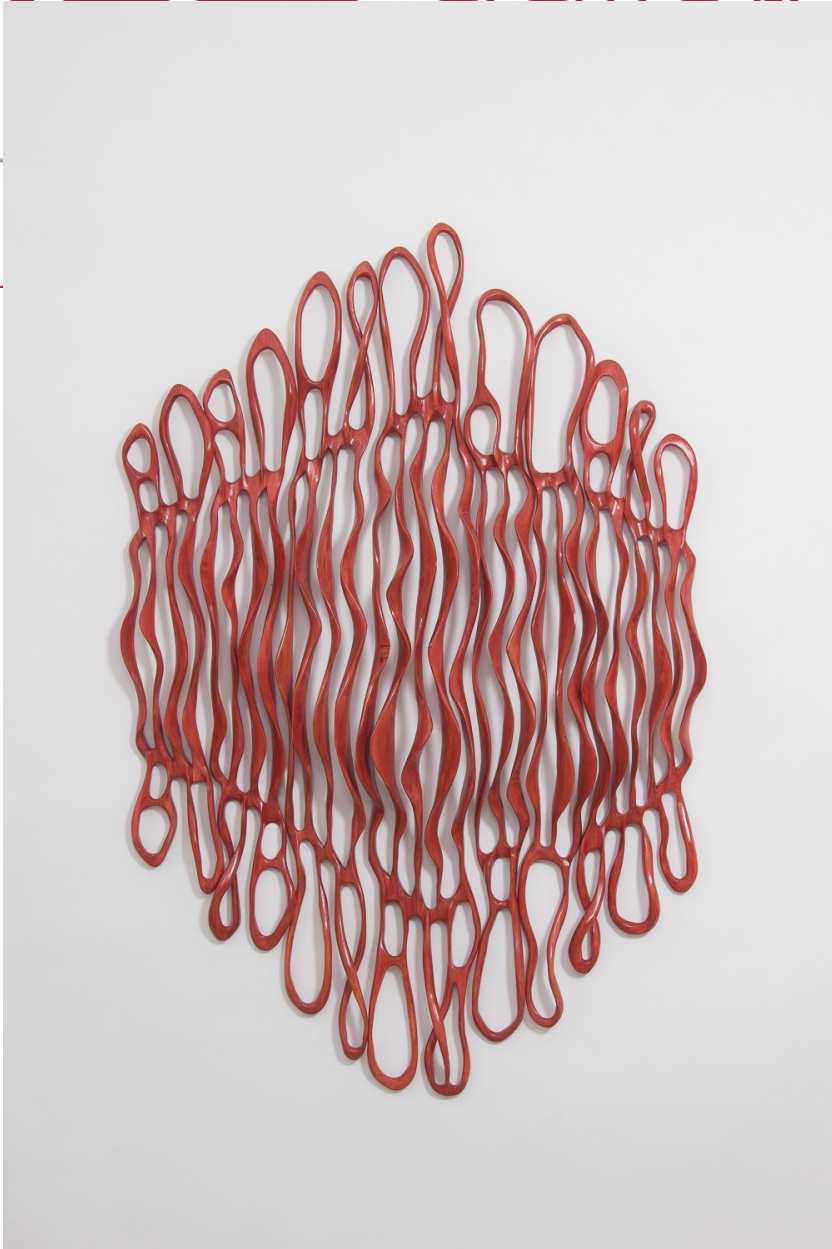

DIEHL

gallery

Caprice Pierucci, *Red Dawn Cascade V*, 2016
Pine, 60 x 40 x 6 in.