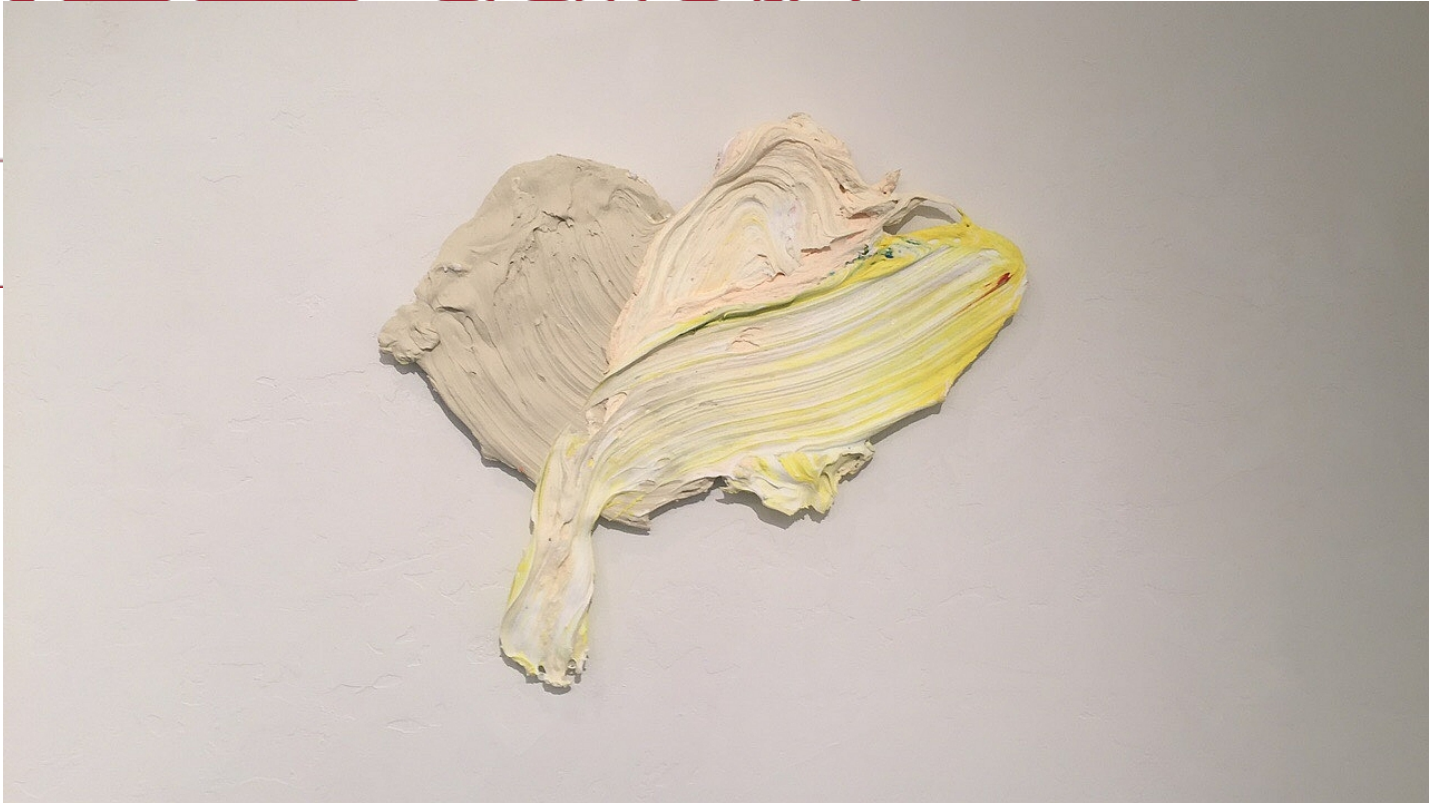

DIEHL

Gallery

Donald Martiny, *Sorothaptic*  
Polymer and Pigment Mounted on Aluminum, 23 x 26 in.