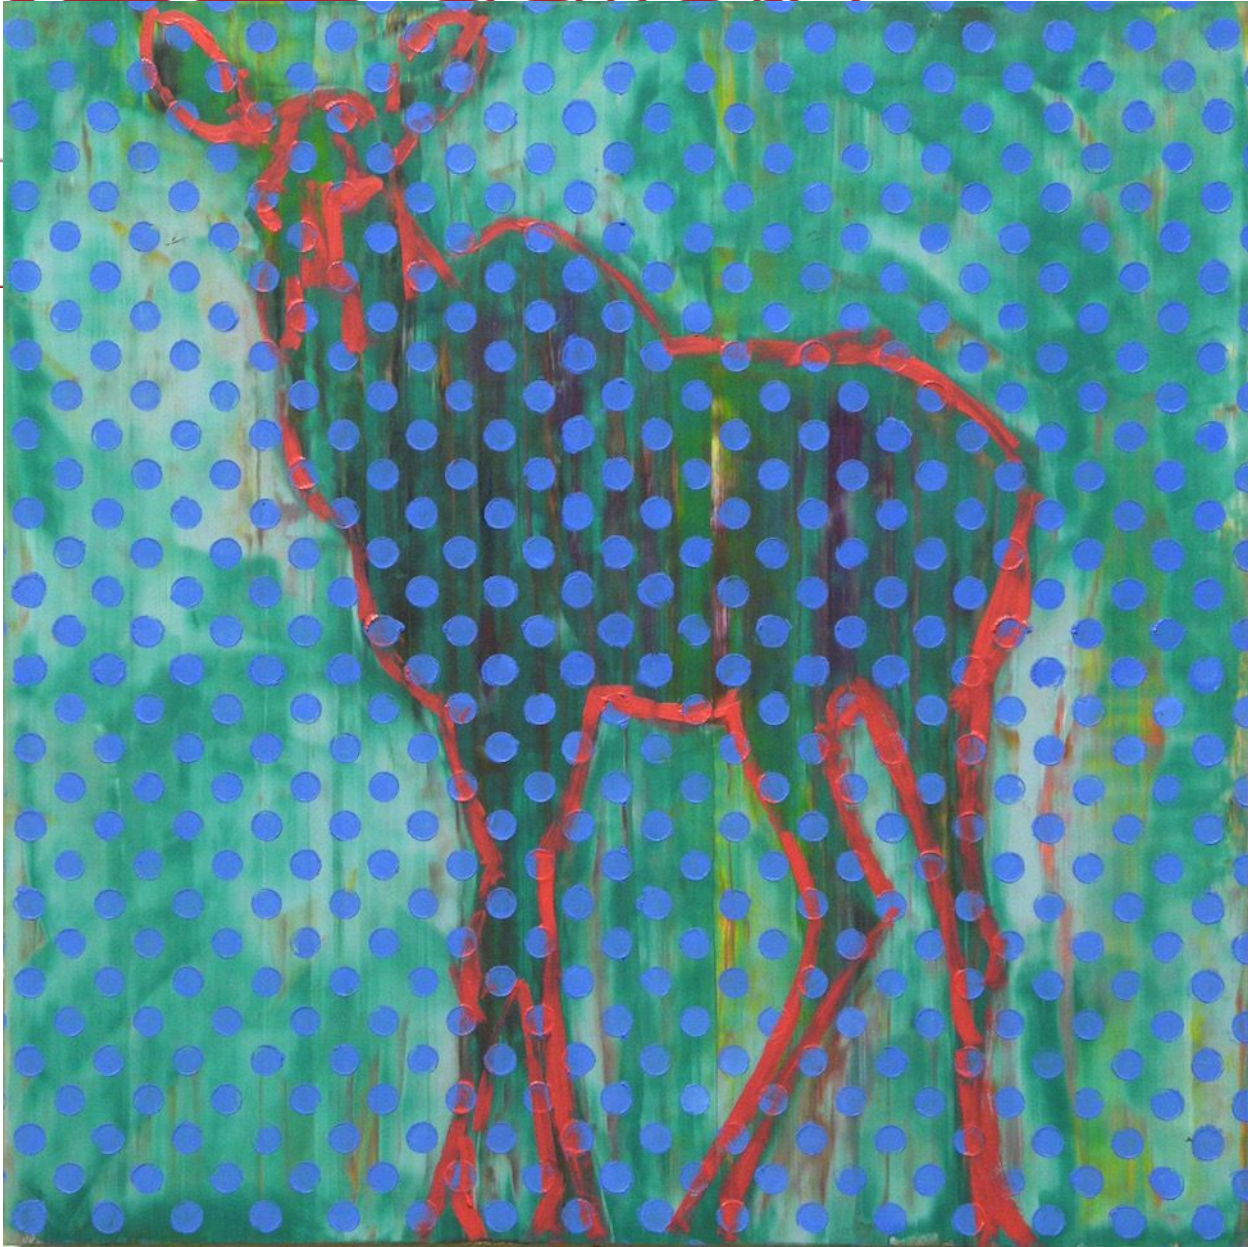

DIEHL

Les Thomas, *Animal Painting #019-1644*, 2019
Oil on Panel, 20 x 20 in. (50.8 x 50.8 cm)
7130