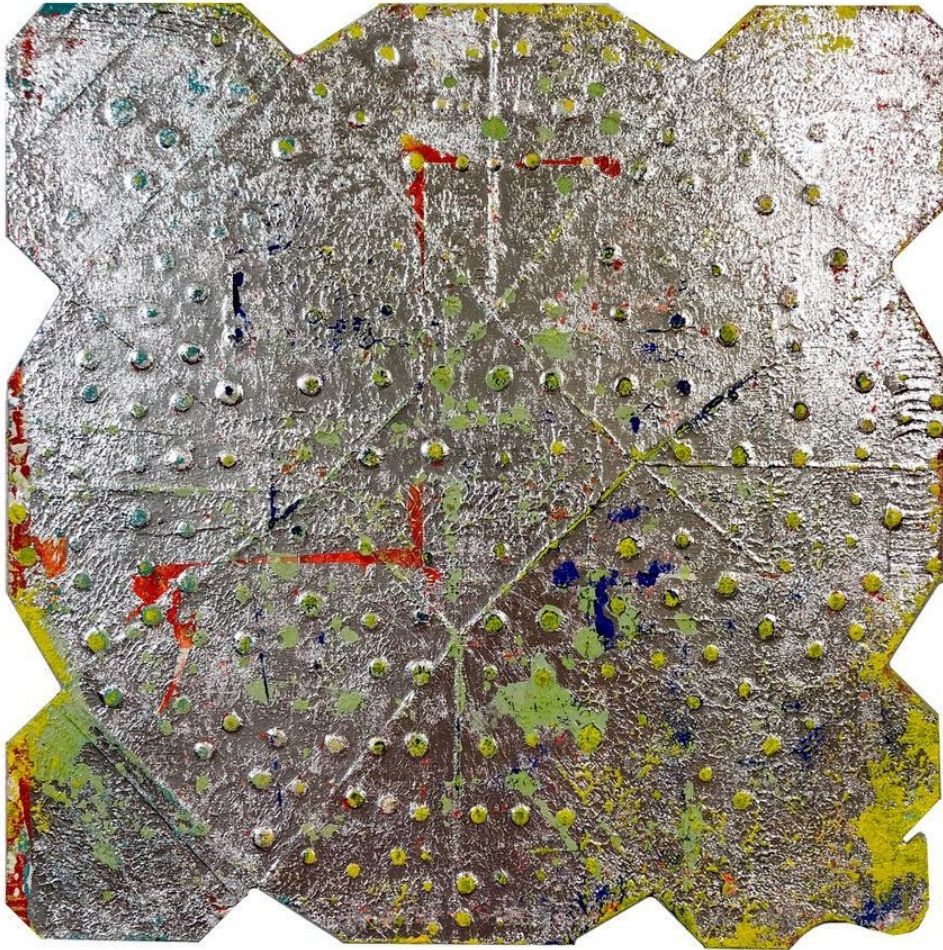

DIEHL  
GALLERY

Jason Rohlf, *Mercury*  
Acrylic on Carryout Carton, 12 1/2 x 12 1/2 in. (31.8 x 31.8 cm)  
7399