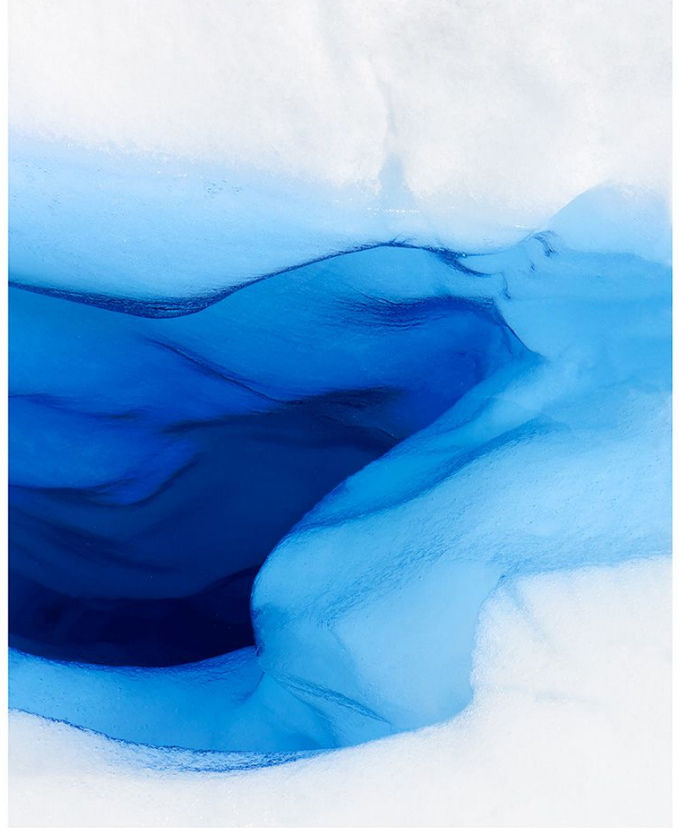

DIEHL
GALLERY

Jonathan Smith, *Glacier #22*
Chromogenic Print
7564