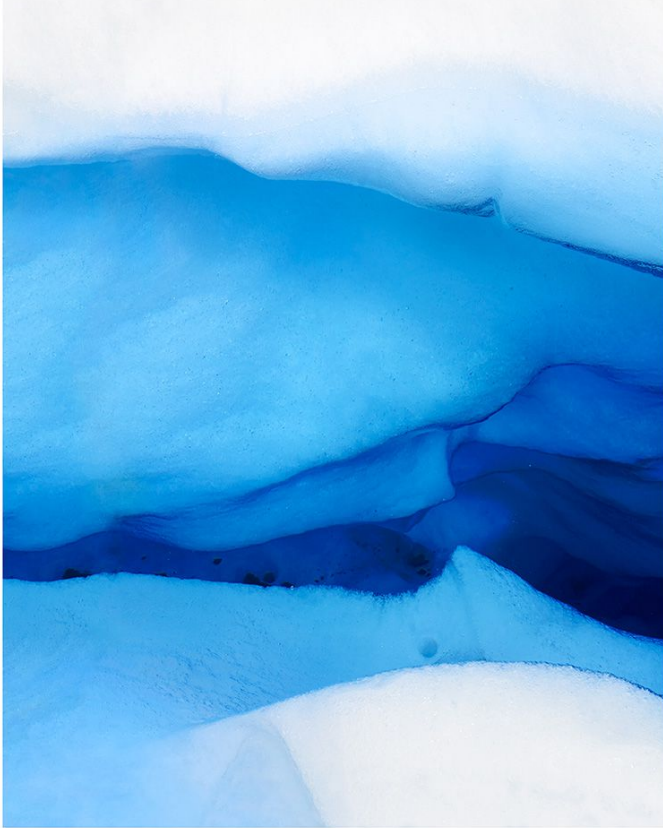

DIEHL
GALLERY

Jonathan Smith, *Glacier #22*
Chromogenic Print
7564