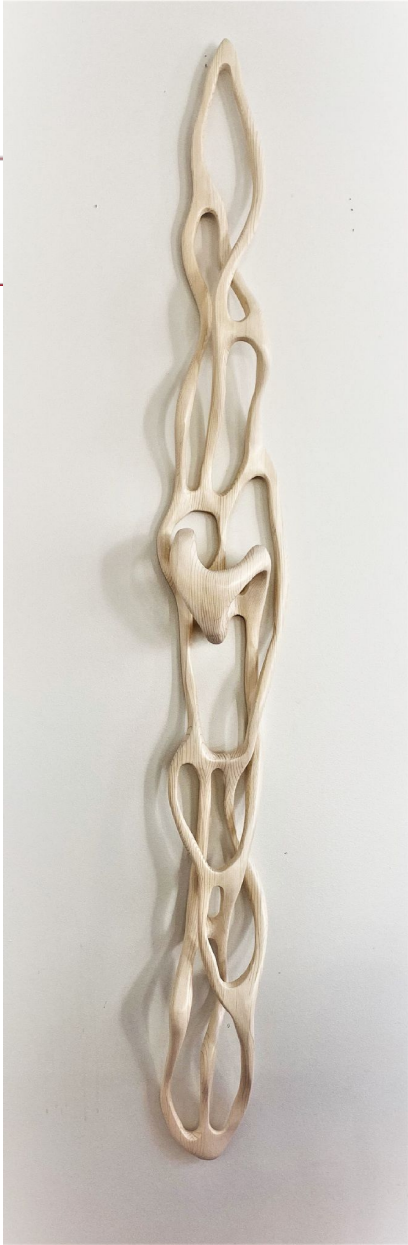

# DIEHL gallery

---

ING 20 YEARS

---

Caprice Pierucci, *White Vertical Cycle VII*,  
2020  
Pine, 72 x 8 x 8 in. (182.9 x 20.3 x 20.3 cm)  
7698