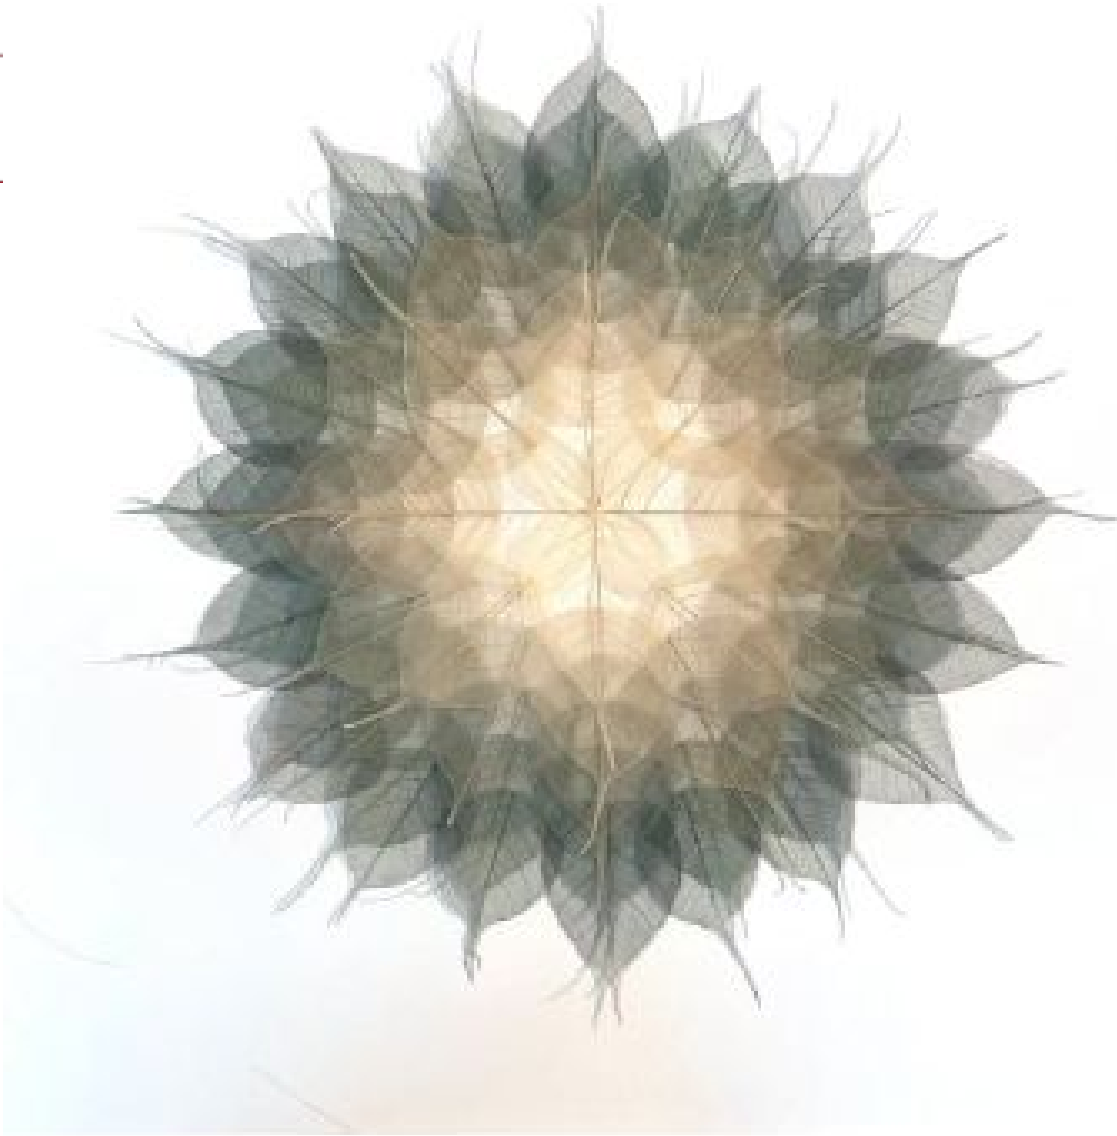

DIEHL
gallery

Miya Ando, *Beige Green Mandala 20*
Dyed Bodhi Skeleton (Ficus Religiosa) Leaves, Monofilament, Archival Ragboard,
21 x 21 x 2 in. (53.3 x 53.3 x 5.1 cm)
07650