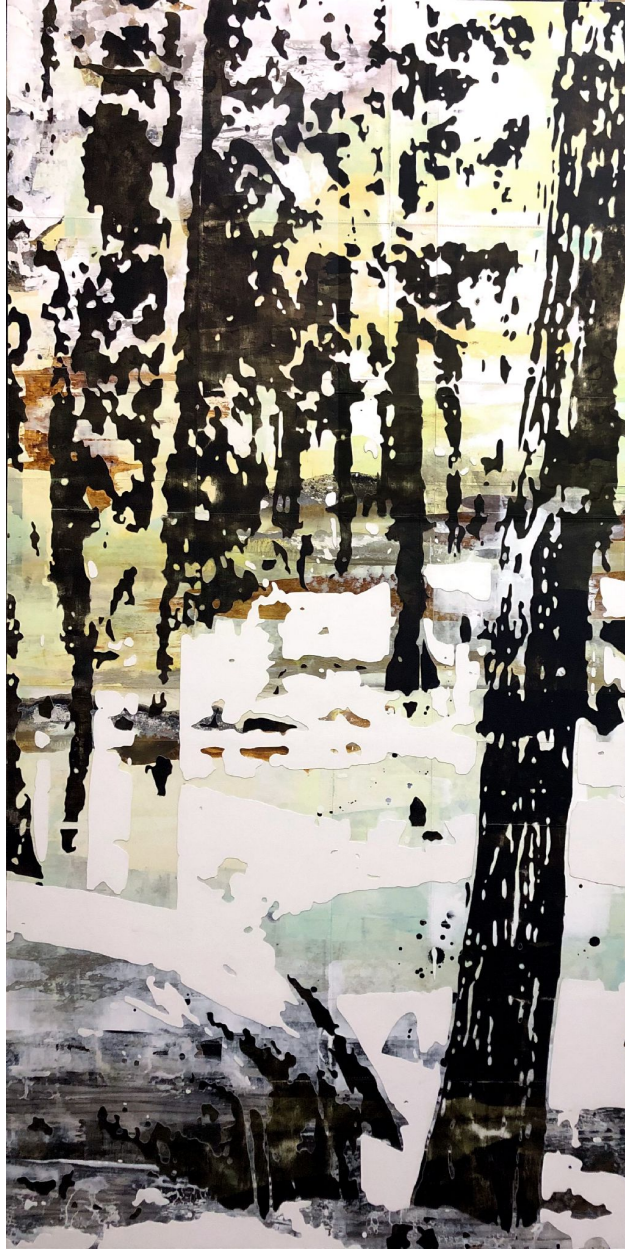

CELEBRATING 20 YEARS

Anastasia Kimmett, *Morning Sun Through Trees*
Mixed Media on Birch Panel, 24 x 48 in. (61 x 121.9
cm)
07739, •