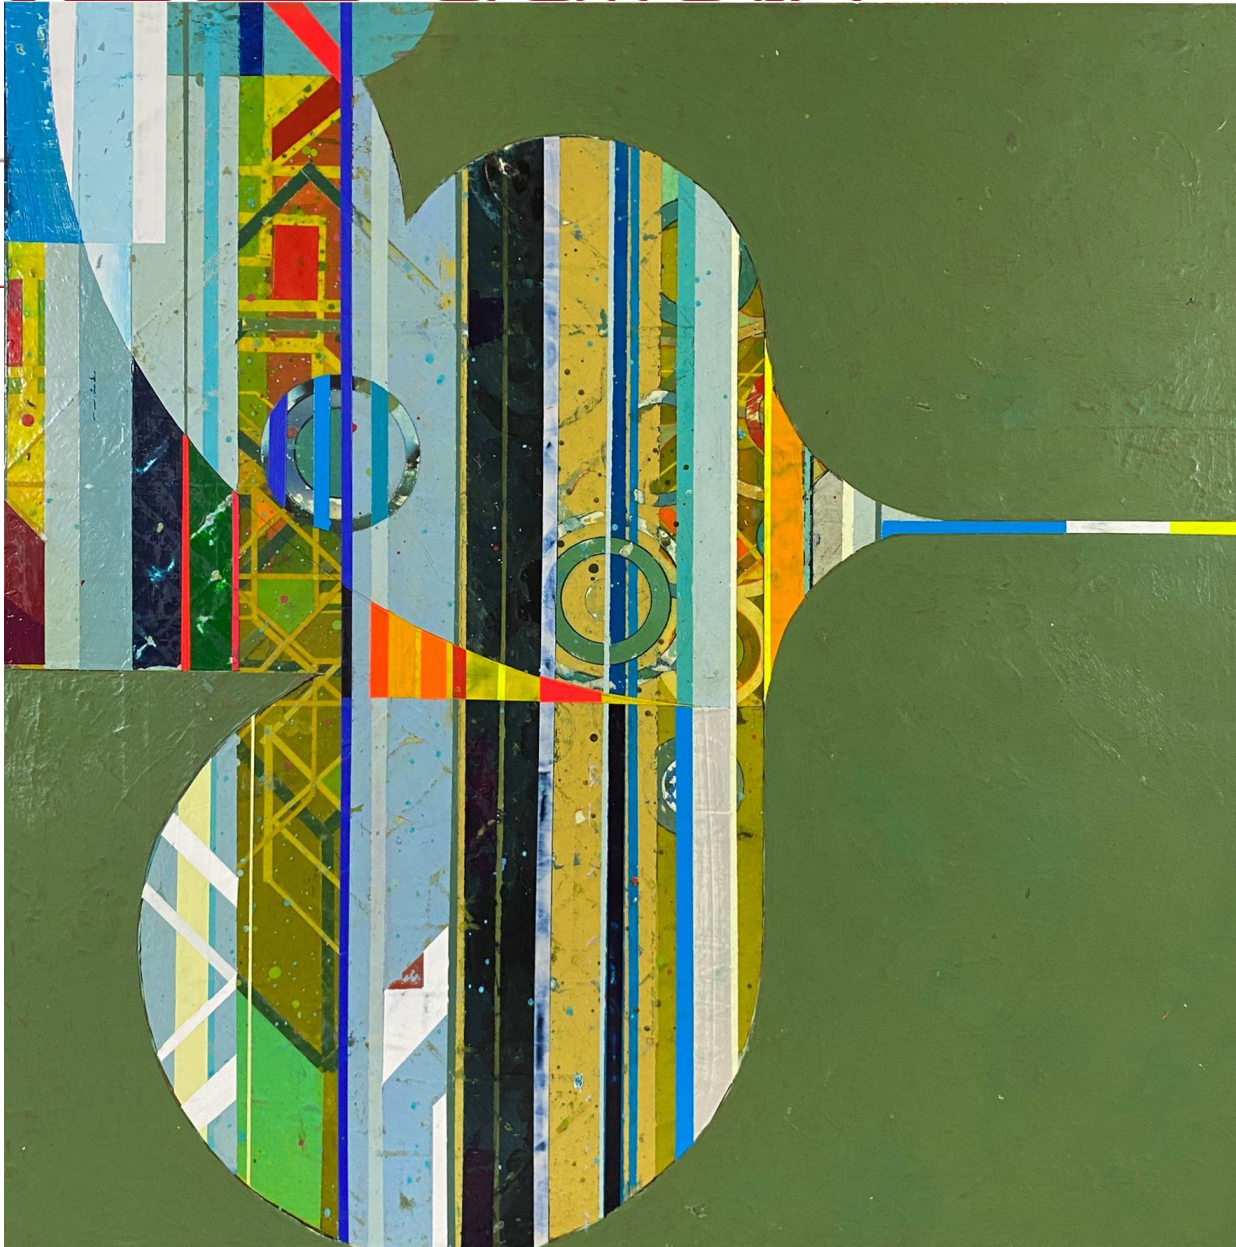

DIEHL

Jason Rohlf, *Guide*, 2021
Acrylic on panel, 24 x 24 in. (61 x 61 cm)
07895