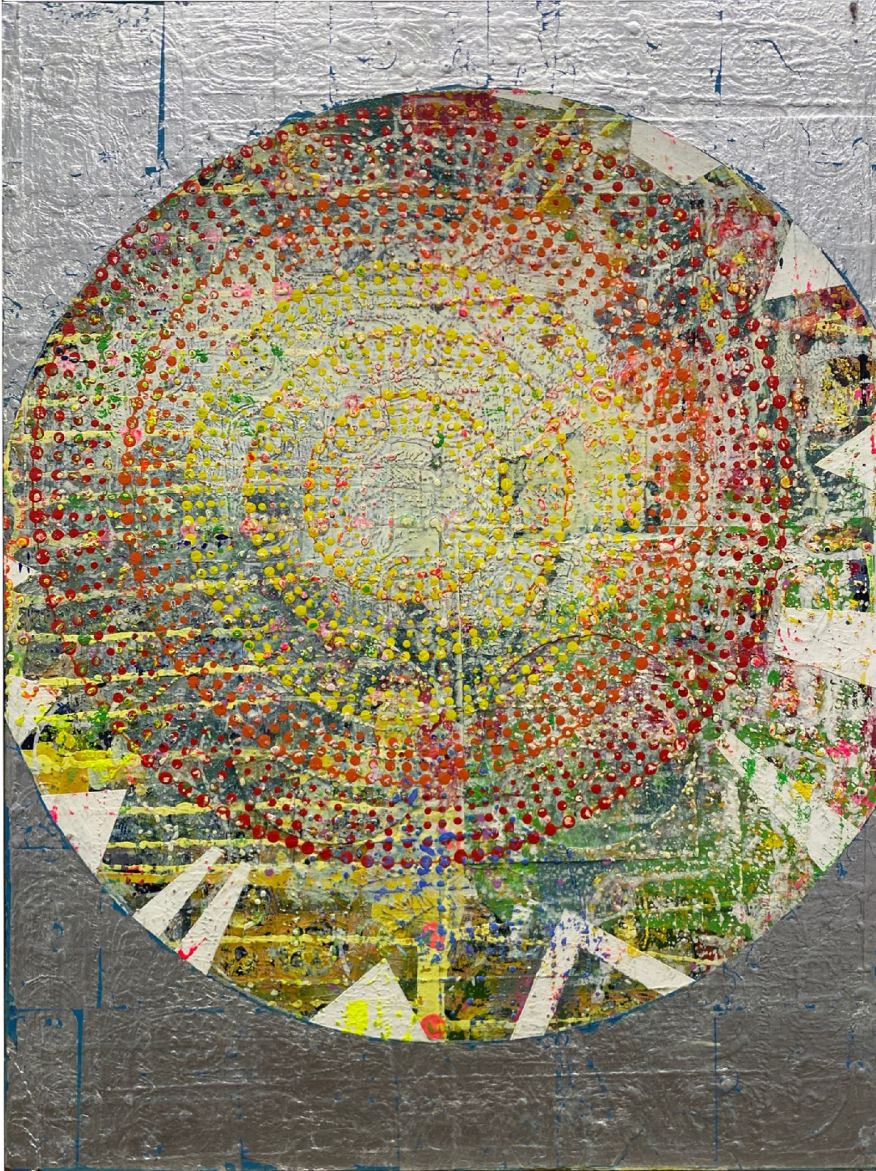

DIEHL
GALLERY

Jason Rohlf, *Luna*, 2021
Acrylic and Metal Leaf on Panel, 40 x 30 in. (101.6 x 76.2 cm)
07947